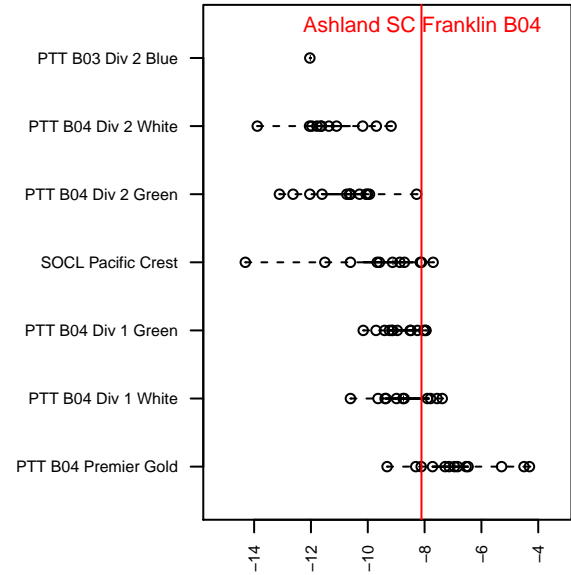

Ashland SC Franklin B04

Ashland SC
Ashland, OR
B04 total strength=438
attack=0.35 defense=0.23
fall league = SOCL Pacific Crest

alt names used:

Venues played:
2015 SOCL Pacific Crest

**attack and defense variance (black dot)
relative to other teams
and top 10 in region**

**attack and defense rating
relative to others at age
and all opponents in last 13 months**

Performance relative to 13 month average

Performance relative to 13 month average

date	home		away		venue	pred.home	pred.away
2015-10-18	Ashland SC Franklin B04	1	UUSC Reign B03	1	2015 SOCL Pacific Crest	1.81	1.73
2015-10-17	UUSC Adrenaline B03	1	Ashland SC Franklin B04	1	2015 SOCL Pacific Crest	0.62	1.59
2015-10-11	Ashland SC Franklin B04	3	RVSC Timbers Black B04	2	2015 SOCL Pacific Crest	2.33	1.62
2015-10-10	RVSC Timbers White B04	2	Ashland SC Franklin B04	1	2015 SOCL Pacific Crest	1.61	3.33
2015-10-04	Ashland SC Franklin B04	0	Table Rock SC Storm B03	4	2015 SOCL Pacific Crest	1.09	4.13
2015-10-03	GPYSC Vortex B03	4	Ashland SC Franklin B04	2	2015 SOCL Pacific Crest	4.40	1.18
2015-09-26	Table Rock SC Storm B03	7	Ashland SC Franklin B04	2	2015 SOCL Pacific Crest	4.13	1.09
2015-09-20	Ashland SC Franklin B04	4	UUSC Adrenaline B03	0	2015 SOCL Pacific Crest	1.59	0.62
2015-09-19	UUSC Reign B03	1	Ashland SC Franklin B04	2	2015 SOCL Pacific Crest	1.73	1.81
2015-09-12	Ashland SC Franklin B04	1	GPYSC Vortex B03	3	2015 SOCL Pacific Crest	1.18	4.40